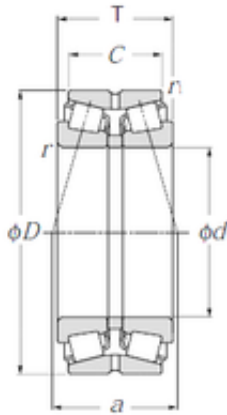

Shandong Zhongyue Precision Bearing C...

NTN 423024 tapered roller bearings

Bearing No. 423024

Size	120x180x58 mm
Bore Diameter	120 mm
Outer Diameter	180 mm
Width	58 mm
d	120 mm
Fw	1 500 mm
D	180 mm
T	58 mm
C	46 mm
a	66 mm
r min.	2,5 mm
r1 min.	0,6 mm
Weight	4,41 Kg
Basic dynamic load rating (C)	230 kN
Basic static load rating (C0)	375 kN
Calculation factor (e)	0,37
Calculation factor (Y0)	1,76
Calculation factor (Y1)	1,8

423024 Bearing 2D drawings and 3D CAD models