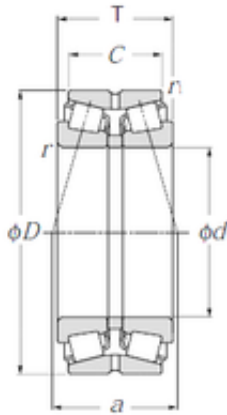

Shandong Zhongyue Precision Bearing C...

NTN 432324U tapered roller bearings

Bearing No. 432324U

Size	120x260x188 mm
Bore Diameter	120 mm
Outer Diameter	260 mm
Width	188 mm
d	120 mm
Fw	1 200 mm
D	260 mm
T	188 mm
C	145 mm
a	130 mm
r min.	4 mm
r1 min.	1 mm
Weight	47 Kg
Basic dynamic load rating (C)	1 400 kN
Basic static load rating (C0)	2 270 kN
Calculation factor (e)	0,35
Calculation factor (Y0)	1,91
Calculation factor (Y1)	1,96

432324U Bearing 2D drawings and 3D CAD models