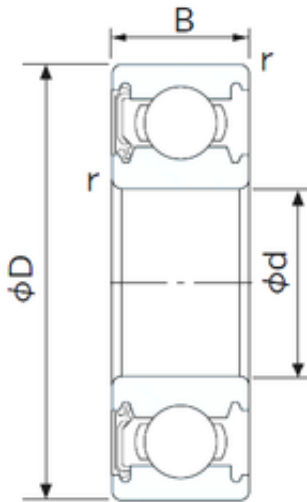

## Shandong Zhongyue Precision Bearing C...

15 mm x 28 mm x 7 mm NACHI 6902NSE deep groove ball bearings

Bearing No. 6902NSE

Size	15x28x7 mm
Bore Diameter	15 mm
Outer Diameter	28 mm
Width	7 mm
d	15 mm
D	28 mm
B	7 mm
C	7 mm
r min.	0.3 mm
da min.	17 mm
Da max.	26 mm
ra max.	0.3 mm
Weight	0.016 Kg
Basic dynamic load rating (C)	4,3 kN
Basic static load rating (C0)	2,25 kN
(Grease) Lubrication Speed	15000 r/min

6902NSE Bearing 2D drawings and 3D CAD models