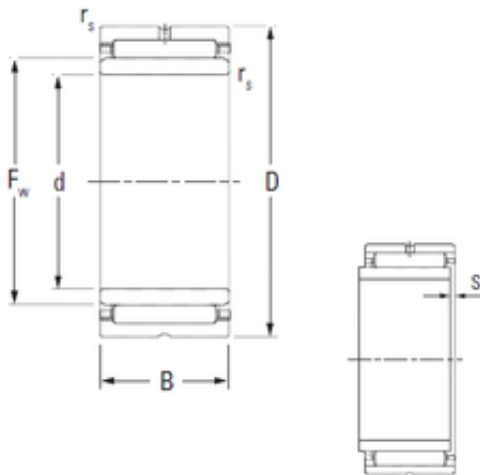

Shandong Zhongyue Precision Bearing C...

90 mm x 120 mm x 26 mm KOYO NKJ90/26
needle roller bearings

Bearing No. NKJ90/26

Size	90x120x26 mm
Bore Diameter	90 mm
Outer Diameter	120 mm
Width	26 mm
d	90 mm
Fw	100 mm
D	120 mm
B	26 mm
C	26 mm
r5 min.	1 mm
S	3 mm
Weight	0,78 Kg
Basic dynamic load rating (C)	83,6 kN
Basic static load rating (C0)	163 kN
(Grease) Lubrication Speed	4200 r/min

NKJ90/26 Bearing 2D drawings and 3D CAD models