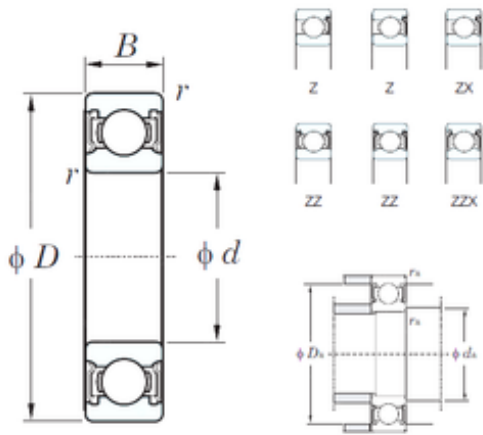

Shandong Zhongyue Precision Bearing C...

110 mm x 140 mm x 16 mm KOYO 6822ZZ
deep groove ball bearings

Bearing No. 6822ZZ

Size	110x140x16 mm
Bore Diameter	110 mm
Outer Diameter	140 mm
Width	16 mm
d	110 mm
D	140 mm
B	16 mm
C	16 mm
r min.	1 mm
da min.	115 mm
da max	116,5 mm
Da max.	135 mm
ra max.	1 mm
Weight	0,606 Kg
Basic dynamic load rating (C)	28,1 kN
Basic static load rating (C0)	30,7 kN
(Grease) Lubrication Speed	4300 r/min

6822ZZ Bearing 2D drawings and 3D CAD models