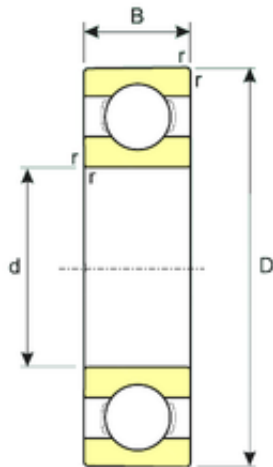

Shandong Zhongyue Precision Bearing C...

30 mm x 42 mm x 7 mm ISB 61806 deep groove ball bearings

Bearing No. 61806

Size	30x42x7 mm
Bore Diameter	30 mm
Outer Diameter	42 mm
Width	7 mm
d	30 mm
D	42 mm
B	7 mm
C	7 mm
Weight	0,027 Kg
Basic dynamic load rating (C)	4,4 kN
Basic static load rating (C0)	2,9 kN
(Grease) Lubrication Speed	15300 r/min

61806 Bearing 2D drawings and 3D CAD models