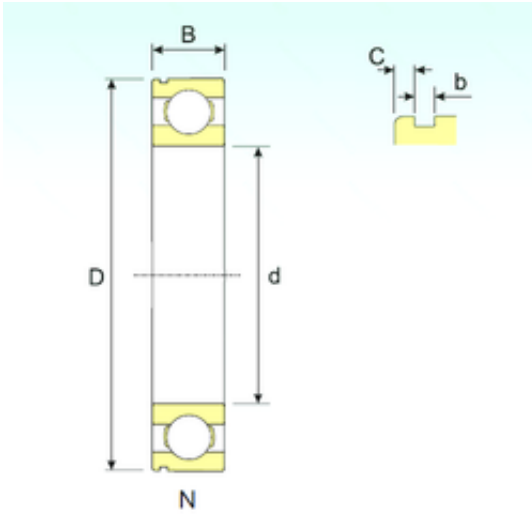

Shandong Zhongyue Precision Bearing C...

30 mm x 62 mm x 16 mm ISB 6206 N deep groove ball bearings

Bearing No. 6206 N

Size	30x62x16 mm
Bore Diameter	30 mm
Outer Diameter	62 mm
Width	16 mm
d	30 mm
D	62 mm
B	16 mm
C	16 mm
b	1,9 mm
f	1,7 mm
C	3,28 mm
Weight	0,2 Kg
Basic dynamic load rating (C)	19,9 kN
Basic static load rating (C0)	10,98 kN
(Grease) Lubrication Speed	11475 r/min

6206 N Bearing 2D drawings and 3D CAD models