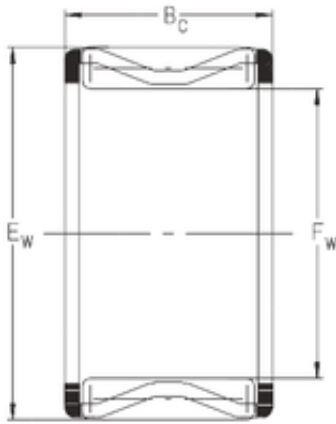

### INA C404624 needle roller bearings

Bearing No. C404624

Bore Diameter	63,5 mm
Outer Diameter	73,025 mm
Fw	63,5 mm
Ew	73,025 mm
Bc	38,1 mm
Weight	0,1821 Kg
Basic dynamic load rating (C)	87 kN
Basic static load rating (C0)	186 kN

C404624 Bearing 2D drawings and 3D CAD models