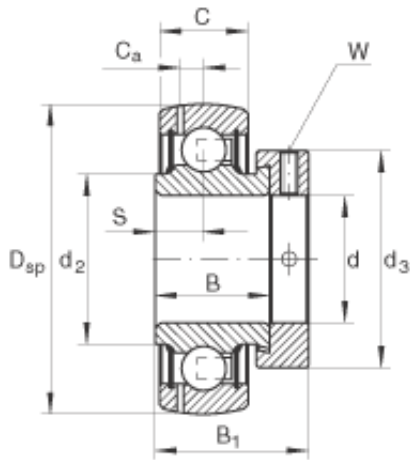

Shandong Zhongyue Precision Bearing C...

INA GRAE40-NPP-B-FA125.5 deep groove ball bearings

Bearing No. GRAE40-NPP-B-FA125.5

Size	40x80x43.8 mm
Bore Diameter	40 mm
Outer Diameter	80 mm
Width	43,8 mm
d	40 mm
D _{SP}	80 mm
B ₁	43,8 mm
B	30,2 mm
C	21 mm
C _a	6,4 mm
d ₂	49,4 mm
d _{3 max}	58 mm
S	11 mm
W	5 mm
m	0,62 kg / Weight
C _r	34500 N / Dynamic load rating (radial)
C _{0r}	19800 N / Static load rating (radial)

GRAE40-NPP-B-FA125.5 Bearing 2D drawings and 3D CAD models