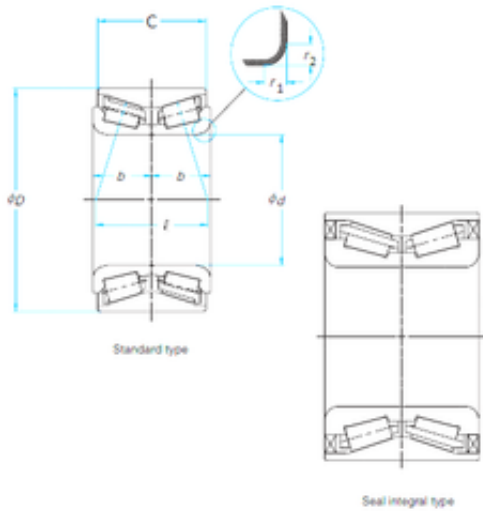

Shandong Zhongyue Precision Bearing C...

36 mm x 64 mm x 42 mm FAG RW9245 tapered roller bearings

Bearing No. RW9245

Size	36x64x42 mm
Bore Diameter	36 mm
Outer Diameter	64 mm
Width	42 mm
d	36 mm
D	64 mm
B	42 mm
C	42 mm

RW9245 Bearing 2D drawings and 3D CAD models