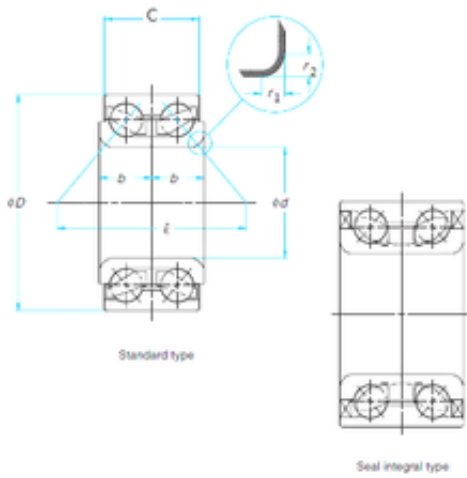

Shandong Zhongyue Precision Bearing C...

32 mm x 72 mm x 45 mm FAG FW9150 angular contact ball bearings

Bearing No. FW9150

Size	32x72x45 mm
Bore Diameter	32 mm
Outer Diameter	72 mm
Width	45 mm
d	32 mm
D	72 mm
B	45 mm
C	45 mm

FW9150 Bearing 2D drawings and 3D CAD models